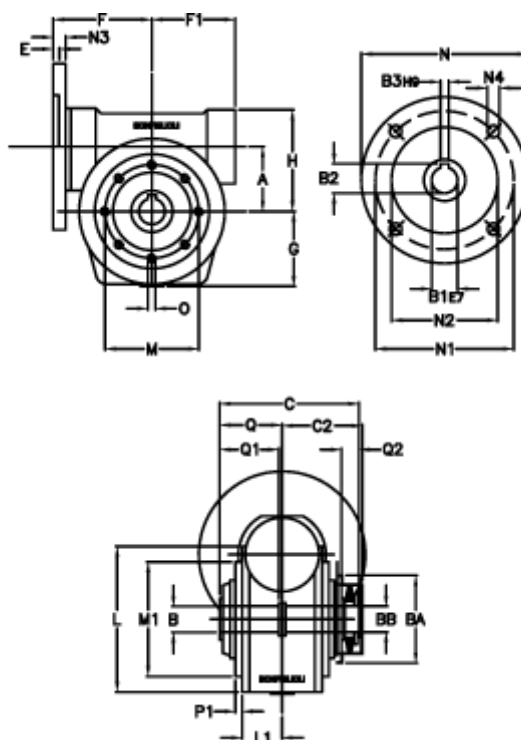

Article number: 390204906072216

Description: Worm Gear with Torque Limiter
VF 49-L1-P-60 P63B5

Measures

a = 49.50	C2 = 63,5	L1 = 36.8	O = M6x8
B = 25	Description = VF 49P-xx-63B5	m = 94	P1 = 2.5
B1 E7 = 11	E = 3.0	M1 = 68	Q = 51.0
B2 = 12.8	F = 70	N = 140	Q1 = 41
B3 H9 = 4	F1 = 63	N1 = 115	Q2 = 15
BA = 63	g = 56	N2 = 95	
BB H7 = 14	H = 80.0	N3 = 10.5	
C = 105	L = 107.5	N4 = 9,5	